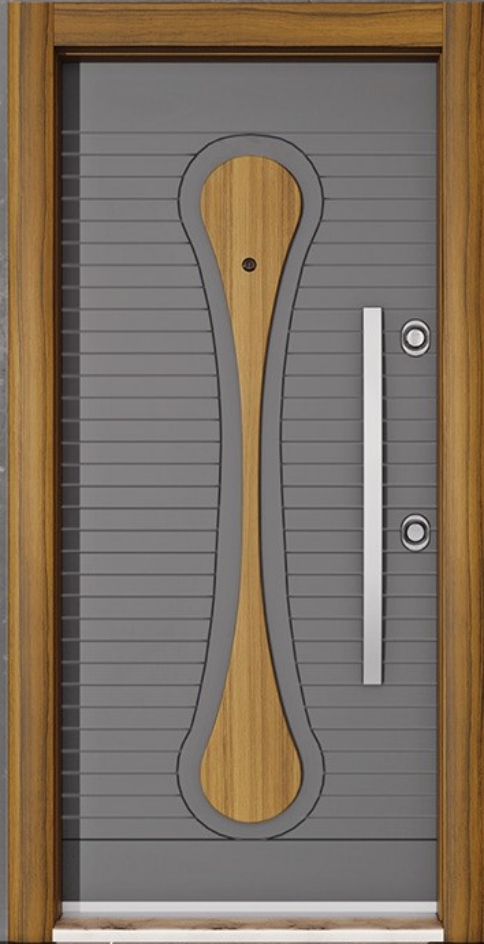

Model Kodu
Model Code

ROMA 02

Panel Renk
Panel Color

SATEN ANTRASİT
SATIN ANTHRACITE

ABD CEVİZ
ABD WALNUT

Model Kodu
Model Code
ROMA 02
Panel Renk
Panel Color
SİYAH
BLACK
ANTİK 6
ANTIQUE 6

Model Kodu
Model Code
ROMA 02
Panel Renk
Panel Color
BEYAZ
WHITE
NATÜREL CEVİZ
NATURAL WALNUT

Teknik Özellikler

Kanat Gövde Sacı	: 1.2 mm
Kaburga	: 1.5 Çelik Sac
Kaburga Profili	: 1.5 Kaburga, 1.5 Çelik Sac
Kasa Sac Kalınlığı	: 1.5 mm
İç ve Dış MDF Paneli	: 10mm
Emniyet Pimi	: 6 Adet
Menteşe Koruma	: 3 Yönlü
Kanat Contası	: Kauçuk
Geniş Açılı Cam Dürbünü	

Technical Specifications

Wing Body Sheet Iron	: 1.2 mm
Rib	: 1.5 Steel Sheet Iron
Rib Profile	: 1.5 Rib, 1.5 Steel Sheet Iron
Door Frame Sheet Iron Thickness	: 1.5 mm
Interior and Exterior Mdf Panel	: 9 mm
Security Pinhole	: 6 Pieces
Hinge Protection	: 3 Way
Wing Sealing	: Rubber
Wide Angle Door View